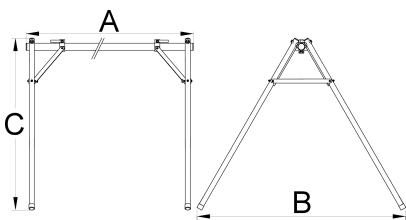

Event stand

1693F

Profielen

Product attributen

- Event stand helps you store up to 10 bikes by the saddle. Useful at outdoor races and events as well as for indoor storage.
- Event stand can be used in long or short version: Length of useful bike holding area in the long version is 2090 mm and in short version 1260 mm. Length is easily adjustable with a connecting tube.
- Stand comes in a compact bag that stores all the parts securely and it's easy to carry around.
- Stand is made from aluminum parts and weights only 7.5kg in longer version.

625500

L

1820 - 2630

B

1452

H

185

8200

* Afbeeldingen van producten zijn symbolisch. Alle afmetingen zijn in mm en gewicht in gram. Alle vermelde afmetingen kunnen variëren in tolerantie.

Gebruik (Afbeeldingen)

Accessoires

Banner for Event Stand 1693F, set 2 pieces