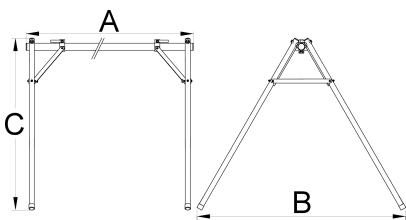

625500

L

1820 - 2630

B

1452

H

185

8200