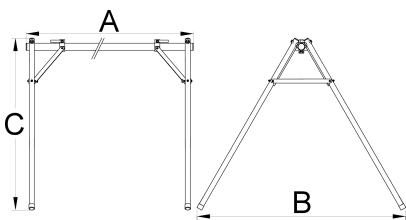

Event stand

1693F

Profilok

Terméjkellemzők

- Event stand helps you store up to 10 bikes by the saddle. Useful at outdoor races and events as well as for indoor storage.
- Event stand can be used in long or short version: Length of useful bike holding area in the long version is 2090 mm and in short version 1260 mm. Length is easily adjustable with a connecting tube.
- Stand comes in a compact bag that stores all the parts securely and it's easy to carry around.
- Stand is made from aluminum parts and weights only 7.5kg in longer version.

625500

L

1820 - 2630

B

1452

H

185

8200

* A termékeképek illusztrációk. Minden feltüntetett méret milliméterben, a tömegek grammban. Az összes feltüntetett méret eltérhet a toleranciának megfelelően.

Használat (pictures)

Accessories

Banner for Event Stand 1693F, set 2 pieces