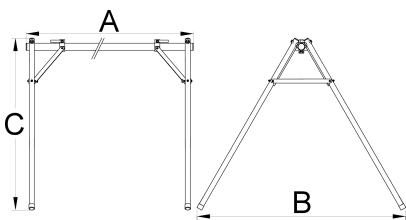

Event stand

1693F

Profilok

Termékleírások

- Event stand helps you store up to 10 bikes by the saddle. Useful at outdoor races and events as well as for indoor storage.
- Event stand can be used in long or short version: Length of useful bike holding area in the long version is 2090 mm and in short version 1260 mm. Length is easily adjustable with a connecting tube.
- Stand comes in a compact bag that stores all the parts securely and it's easy to carry around.
- Stand is made from aluminum parts and weights only 7.5kg in longer version.

625500

L

1820 - 2630

B

1452

H

185

8200

* A termékeképek illusztrációk. Minden feltüntetett méret milliméterben, a tömegek grammban. Az összes feltüntetett méret eltérhet a toleranciának megfelelően.

Használat (pictures)

Accessories

Banner for Event Stand 1693F, set 2 pieces