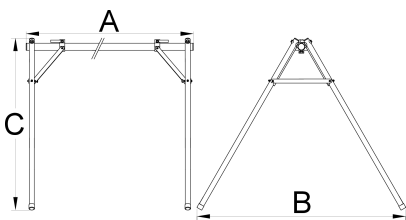

Event stand

1693F

Profili

Atributi proizvoda

- Event stand helps you store up to 10 bikes by the saddle. Useful at outdoor races and events as well as for indoor storage.
- Event stand can be used in long or short version: Length of useful bike holding area in the long version is 2090 mm and in short version 1260 mm. Length is easily adjustable with a connecting tube.
- Stand comes in a compact bag that stores all the parts securely and it's easy to carry around.
- Stand is made from aluminum parts and weights only 7.5kg in longer version.

625500

L

1820 - 2630

B

1452

H

185

8200

* Slike proizvoda su simbolične. Sve dimenzije su u mm, masa je u g.

upotreba (pictures)

Accessories

Banner for Event Stand 1693F, set 2 pieces