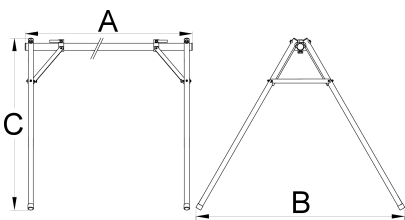

## Product attributen

- Event stand helps you store up to 10 bikes by the saddle. Useful at outdoor races and events as well as for indoor storage.
- Event stand can be used in long or short version: Length of useful bike holding area in the long version is 2090 mm and in short version 1260 mm. Length is easily adjustable with a connecting tube.
- Stand comes in a compact bag that stores all the parts securely and it's easy to carry around.
- Stand is made from aluminum parts and weights only 7.5kg in longer version.

\* Afbeeldingen van producten zijn symbolisch. Alle afmetingen zijn in mm, en het gewicht in grammen. Alle vermelde afmetingen kunnen variëren in tolerantie.