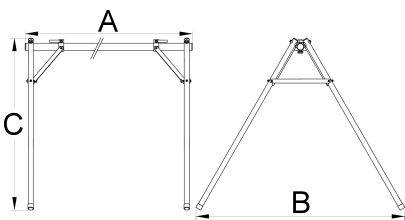

Event stand

1693F

Profielen

Product attributen

- Event stand helps you store up to 10 bikes by the saddle. Useful at outdoor races and events as well as for indoor storage.
- Event stand can be used in long or short version: Length of useful bike holding area in the long version is 2090 mm and in short version 1260 mm. Length is easily adjustable with a connecting tube.
- Stand comes in a compact bag that stores all the parts securely and it's easy to carry around.
- Stand is made from aluminum parts and weights only 7.5kg in longer version.

625500

L

1820 - 2630

B

1452

H

185

8200

* Afbeeldingen van producten zijn symbolisch. Alle afmetingen zijn in mm, en het gewicht in grammen. Alle vermelde afmetingen kunnen variëren in tolerantie.

Gebruik (Afbeeldingen)

Accessoires

Banner for Event Stand 1693F, set 2 pieces