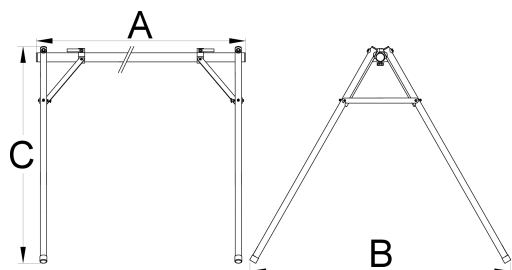

Event stand

1693F

Gebruik

Profielen

[\(/be/support/warranty\)](#)

Product attributen

- Event stand helps you store up to 10 bikes by the saddle. Useful at outdoor races and events as well as for indoor storage.
- Event stand can be used in long or short version: Length of useful bike holding area in the long version is 2090 mm and in short version 1260 mm. Length is easily adjustable with a connecting tube.
- Stand comes in a compact bag that stores all the parts securely and it's easy to carry around.
- Stand is made from aluminum parts and weights only 7.5kg in longer version.

L

B

H

625500

1820 - 2630

1452

185

8200