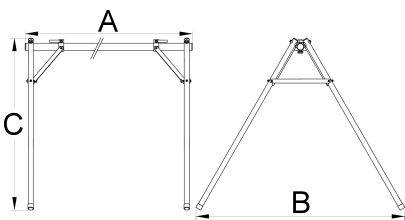

Event stand

1693F

Profiles

Product features

- Event stand helps you store up to 10 bikes by the saddle. Useful at outdoor races and events as well as for indoor storage.
- Event stand can be used in long or short version: Length of useful bike holding area in the long version is 2090 mm and in short version 1260 mm. Length is easily adjustable with a connecting tube.
- Stand comes in a compact bag that stores all the parts securely and it's easy to carry around.
- Stand is made from aluminum parts and weights only 7.5kg in longer version.

625500

L

1820 - 2630

B

1452

H

185

8200

* Imazhet e produkteve janë simbolike. Të gjitha dimensionet janë në mm, pesha në gram. Të gjitha dimensionet e listuara mund të ndryshojnë në tolerancë.

Usage (pictures)

Accessories

Banner for Event Stand 1693F, set 2 pieces