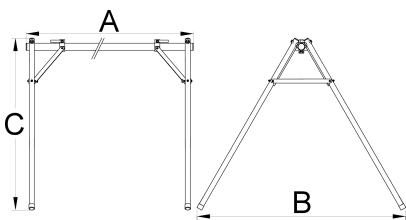

Event stand

1693F

Profiles

Product features

- Event stand helps you store up to 10 bikes by the saddle. Useful at outdoor races and events as well as for indoor storage.
- Event stand can be used in long or short version: Length of useful bike holding area in the long version is 2090 mm and in short version 1260 mm. Length is easily adjustable with a connecting tube.
- Stand comes in a compact bag that stores all the parts securely and it's easy to carry around.
- Stand is made from aluminum parts and weights only 7.5kg in longer version.

625500

L

1820 - 2630

B

1452

H

185

8200

* Imazhet e produkteve janë simbolike. Të gjitha dimensionet janë në mm, pesha në gram. Të gjitha dimensionet e listuara mund të ndryshojnë në tolerancë.

Usage (pictures)

Accessories

Banner for Event Stand 1693F, set 2 pieces