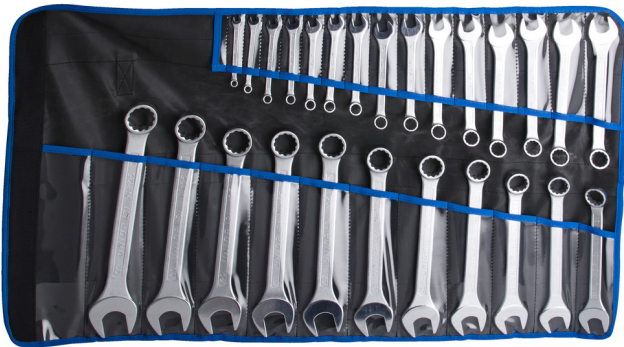

# Steekringsleutelset, kort model in foudraal

125/1CT

### Set bevat

- 26x short combination wrench (article 125/1) dim. 6, 7, 8, 9, 10, 11, 12, 13, 14, 15, 16, 17, 18, 19, 20, 21, 22, 23, 24, 25, 26, 27, 28, 29, 30, 32

Productnaam	SKU	Artikel	Afmetingen	Hoeveelheid
Steekringsleutelset, kort model in foudraal	625675	125/1CT	6 - 32	26

Productnaam	SKU	Artikel	Afmetingen	Hoeveelheid
Steekringsleutel, kort		125/1	6, 7, 8, 9, 10, 11, 12, 13, 14, 15, 16, 17, 18, 19, 20, 21, 22, 23, 24, 25, 26, 27, 28, 29, 30, 32	26
Bag for 125/1CT		CT125	250x480x3	1