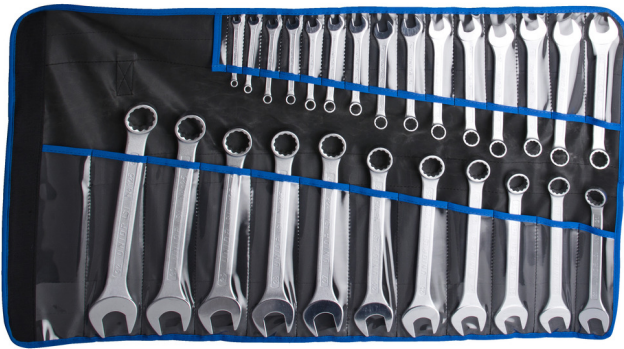

숫 타입 콤비네이션 렌치 세트 (가방 포함)

125/1CT

프로파일

제품 특징

세트 구성품:

- 26x short combination wrench (article 125/1) dim. 6, 7, 8, 9, 10, 11, 12, 13, 14, 15, 16, 17, 18, 19, 20, 21, 22, 23, 24, 25, 26, 27, 28, 29, 30, 32

제품명	SKU	Article	직경	수량
숫 타입 콤비네이션 렌치 세트 (가방 포함)	625675	125/1CT	6 - 32	26

제품명	SKU	Article	직경	수량
숫 타입 콤비네이션 렌치		125/1	6, 7, 8, 9, 10, 11, 12, 13, 14, 15, 16, 17, 18, 19, 20, 21, 22, 23, 24, 25, 26, 27, 28, 29, 30, 32	26
Bag for 125/1CT		CT125	250x480x3	1

* Images of products are symbolic. All dimensions are in mm, and weight is in grams. All listed dimensions may vary in tolerance.