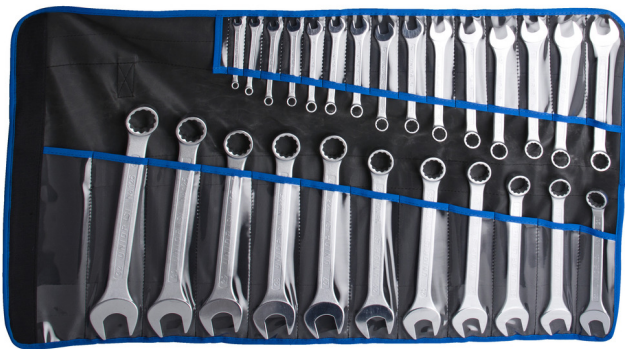

숫 타입 콤비네이션 렌치 세트 (가방 포함)

125/1CT

프로파일

제품 특징

세트 구성품:

- 26x short combination wrench (article 125/1) dim. 6, 7, 8, 9, 10, 11, 12, 13, 14, 15, 16, 17, 18, 19, 20, 21, 22, 23, 24, 25, 26, 27, 28, 29, 30, 32

제품명	SKU	Article	직경	수량
숫 타입 콤비네이션 렌치 세트 (가방 포함)	625675	125/1CT	6 - 32	26

제품명	SKU	Article	직경	수량
숫 타입 콤비네이션 렌치		125/1	6, 7, 8, 9, 10, 11, 12, 13, 14, 15, 16, 17, 18, 19, 20, 21, 22, 23, 24, 25, 26, 27, 28, 29, 30, 32	26
Bag for 125/1CT		CT125	250x480x3	1

* Images of products are symbolic. All dimensions are in mm, and weight in grams. All listed dimensions may vary in tolerance.