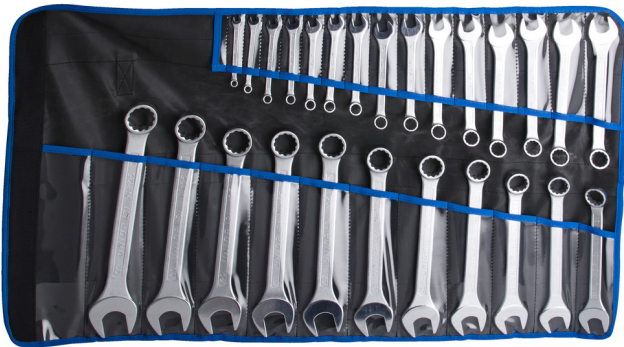

Set of combination wrenches, short type in bag

125/1CT

Profiles

Product features

Set includes:

- 26x short combination wrench (article 125/1) dim. 6, 7, 8, 9, 10, 11, 12, 13, 14, 15, 16, 17, 18, 19, 20, 21, 22, 23, 24, 25, 26, 27, 28, 29, 30, 32

Product name	SKU	Article	Dimensions	Quantity
Set of combination wrenches, short type in bag	625675	125/1CT	6 - 32	26

Product name	SKU	Article	Dimensions	Quantity
Combination wrench, short type		125/1	6, 7, 8, 9, 10, 11, 12, 13, 14, 15, 16, 17, 18, 19, 20, 21, 22, 23, 24, 25, 26, 27, 28, 29, 30, 32	26
Bag for 125/1CT		CT125	250x480x3	1

* Images of products are symbolic. All dimensions are in mm, and weight in grams. All listed dimensions may vary in tolerance.

Usage (pictures)

LIFE profile

Safety (pictures)