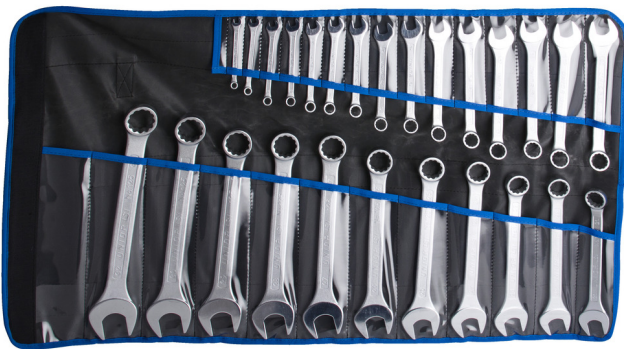

Set of combination wrenches, short type in bag

125/1CT

Profiles

Product features

Set includes:

- 26x short combination wrench (article 125/1) dim. 6, 7, 8, 9, 10, 11, 12, 13, 14, 15, 16, 17, 18, 19, 20, 21, 22, 23, 24, 25, 26, 27, 28, 29, 30, 32

Product name	SKU	Article	Dimensions	Quantity
Set of combination wrenches, short type in bag	625675	125/1CT	6 - 32	26

Product name	SKU	Article	Dimensions	Quantity
Combination wrench, short type		125/1	6, 7, 8, 9, 10, 11, 12, 13, 14, 15, 16, 17, 18, 19, 20, 21, 22, 23, 24, 25, 26, 27, 28, 29, 30, 32	26
Bag for 125/1CT		CT125	250x480x3	1

* Images of products are symbolic. All dimensions are in mm, and weight is in grams. All listed dimensions may vary in tolerance.

Usage (pictures)

LIFE profile

Safety (pictures)