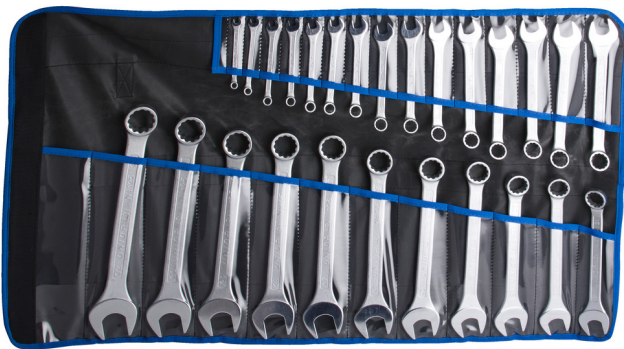

Set of combination wrenches, short type in bag

125/1CT

Profiles

Product features

Set includes:

- 26x short combination wrench (article 125/1) dim. 6, 7, 8, 9, 10, 11, 12, 13, 14, 15, 16, 17, 18, 19, 20, 21, 22, 23, 24, 25, 26, 27, 28, 29, 30, 32

Product name	SKU	Article	Dimensions	Quantity
Set of combination wrenches, short type in bag	625675	125/1CT	6 - 32	26

Product name	SKU	Article	Dimensions	Quantity
Combination wrench, short type		125/1	6, 7, 8, 9, 10, 11, 12, 13, 14, 15, 16, 17, 18, 19, 20, 21, 22, 23, 24, 25, 26, 27, 28, 29, 30, 32	26
Bag for 125/1CT		CT125	250x480x3	1

* Images of products are symbolic. All dimensions are in mm, and weight in grams. All listed dimensions may vary in tolerance.

Usage (pictures)

LIFE profile

Safety (pictures)