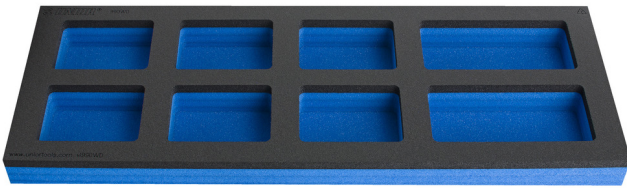

# SOS tool tray with compartment for work bench wide drawer cabinet

VL990WD

## 제품 특징

- Dimensions of compartments: 6x dim. 95x70mm, 2x dim. 150x70mm
- Tool tray dimension: 562 x 205 x 40 mm

625618

L

562

B

205

H