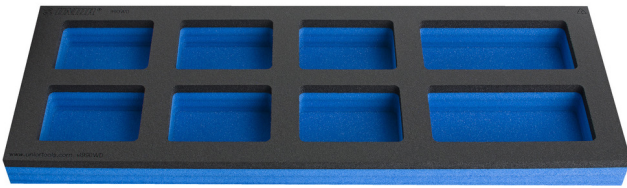

SOS tool tray with compartment for work bench wide drawer cabinet

VL990WD

프로파일

제품 특징

- Dimensions of compartments: 6x dim. 95x70mm, 2x dim. 150x70mm
- Tool tray dimension: 562 x 205 x 40 mm

625618

L

562

B

205

H

40

57

* Images of products are symbolic. All dimensions are in mm, and weight in grams. All listed dimensions may vary in tolerance.

사용법 (사진)