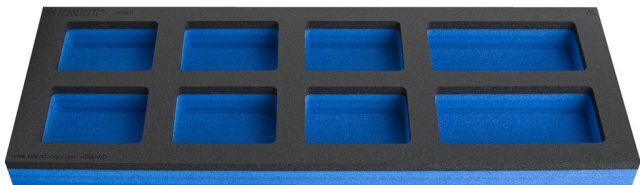

Module mousse compartimenté pour grand coffre

VL990WD

Usage

Product features

- Dimensions des compartiments: 6x dim. 95x70mm, 2x dim. 150x70mm
- Dimension du module : 562 x 205 x 40 mm

Profiles

[./\(frb/support/warranty\)](https://frb/support/warranty)

625618

L

562

B

205

H

40

57