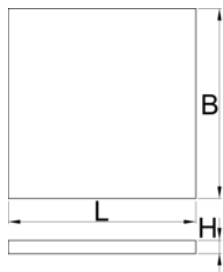

Module mousse compartimenté pour grand coffre

VL990WD

Usage

Product features

- Dimensions des compartiments: 6x dim. 95x70mm, 2x dim. 150x70mm
- Dimension du module : 562 x 205 x 40 mm

Profiles

[./\(frb/support/warranty\)](https://frb/support/warranty)

625618

L

562

B

205

H

40

57