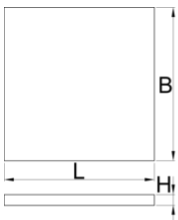

# SOS 工具托盘，带工作台窄工具箱隔间

VL990ND

## 产品属性

- 收纳盒尺寸：2盒尺寸60x70mm，2盒尺寸75x70mm，2盒尺寸150x70mm
- Tool tray dimension: 374 x 205 x 40 mm

625619

L

374

B

205

H

40

50

\* Images of products are symbolic. All dimensions are in mm, and weight in grams. All listed dimensions may vary in tolerance.

用途 (pictures)