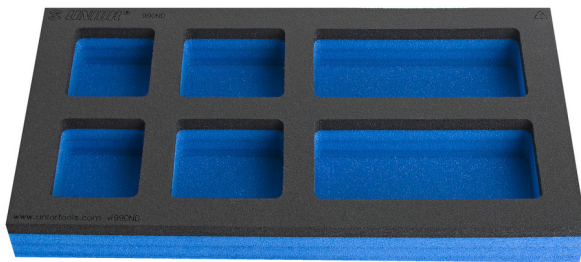

# SOS tool tray with compartment for work bench narrow drawer cabinet

VL990ND

## Product attributen

- Dimensions of compartments: 2x dim. 60x70mm, 2x dim. 75x70mm, 2x dim. 150x70mm
- Tool tray dimension: 374 x 205 x 40 mm

625619

L

374

B

205

H