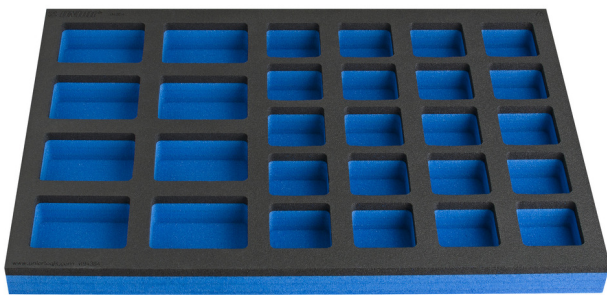

# SOS tool tray with compartment for work bench narrow drawer cabinet

VL990ND4

## 제품 특징

- Dimensions of compartments: 8x dim. 70x95mm, 20x dim. 60x60mm

625592

L

374

B

570

H