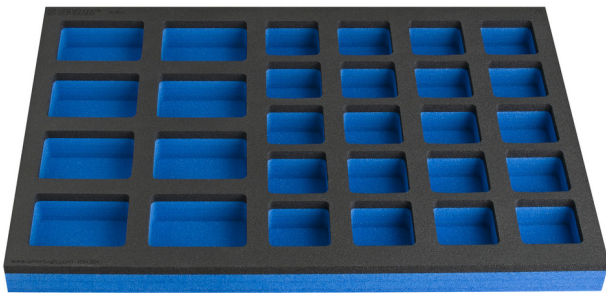

# SOS tool tray with compartment for work bench narrow drawer cabinet

VL990ND4

## 제품 특징

- Dimensions of compartments: 8x dim. 70x95mm, 20x dim. 60x60mm

625592

L

374

B

570

H