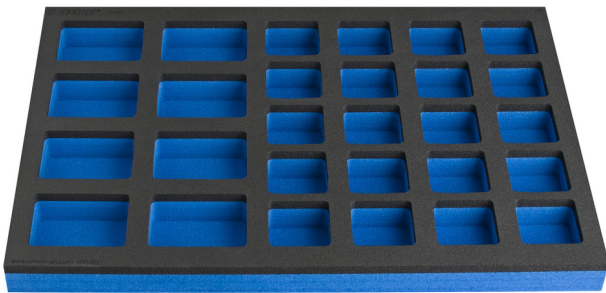

SOS tool tray with compartment for work bench narrow drawer cabinet

VL990ND4

프로파일

제품 특징

- Dimensions of compartments: 8x dim. 70x95mm, 20x dim. 60x60mm

625592

L

374

B

570

H

40

127

* Images of products are symbolic. All dimensions are in mm, and weight in grams. All listed dimensions may vary in tolerance.