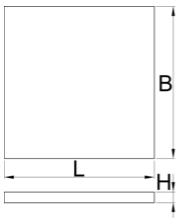

# SOS 工具托盘，带工作台窄工具箱隔间

VL990ND4

## 产品属性

- 收纳盒尺寸：8盒尺寸. 70x95mm, 20盒 dim. 60x60mm

625592

L

374

B

570

H

40

127

\* Images of products are symbolic. All dimensions are in mm, and weight in grams. All listed dimensions may vary in tolerance.