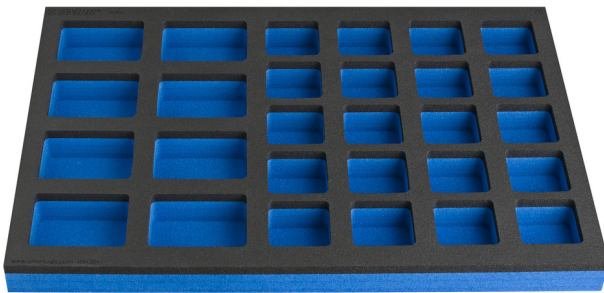

# SOS tool tray with compartment for work bench narrow drawer cabinet

VL990ND4

## Product attributen

- Dimensions of compartments: 8x dim. 70x95mm, 20x dim. 60x60mm

625592

L

374

B

570

H