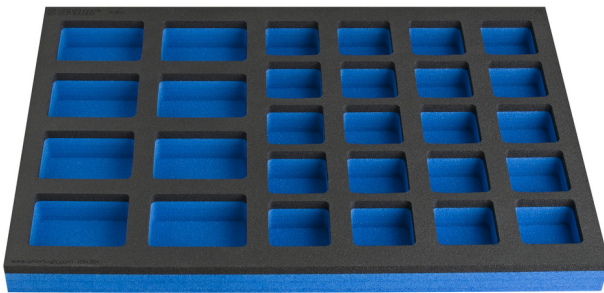

# SOS tool tray with compartment for work bench narrow drawer cabinet

VL990ND4

## Product features

- Dimensions of compartments: 8x dim. 70x95mm, 20x dim. 60x60mm

625592

L

374

B

570

H