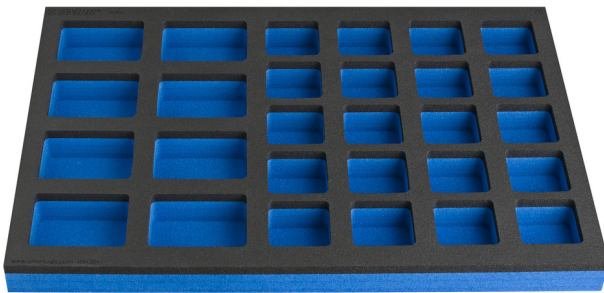

SOS tool tray with compartment for work bench narrow drawer cabinet

VL990ND4

Profiles

Product features

- Dimensions of compartments: 8x dim. 70x95mm, 20x dim. 60x60mm

625592

L

374

B

570

H

40

127

* Images of products are symbolic. All dimensions are in mm, and weight in grams. All listed dimensions may vary in tolerance.