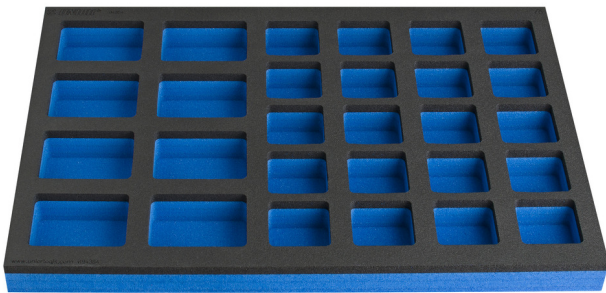

# SOS tool tray with compartment for work bench narrow drawer cabinet

VL990ND4

## Product features

- Dimensions of compartments: 8x dim. 70x95mm, 20x dim. 60x60mm

625592

L

374

B

570

H