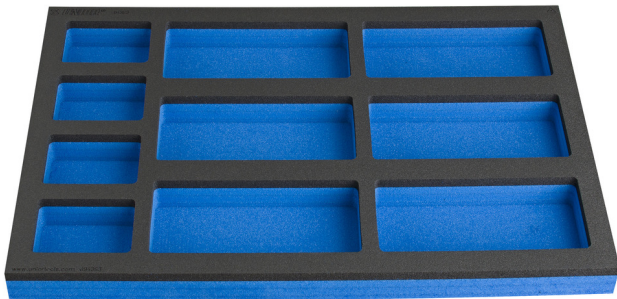

SOS tool tray with compartment for work bench narrow drawer cabinet

VL990ND3

프로파일

제품 특징

- Dimensions of compartments: 4x dim. 70x95mm, 6x dim. 95x200mm

625591

L

374

B

570

H

40

113

* Images of products are symbolic. All dimensions are in mm, and weight in grams. All listed dimensions may vary in tolerance.