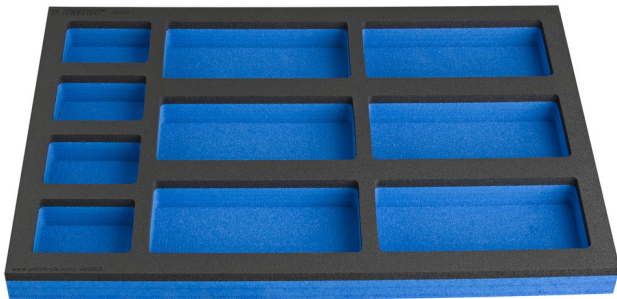

SOS tool tray with compartment for work bench narrow drawer cabinet

VL990ND3

Profiles

Product features

- Dimensions of compartments: 4x dim. 70x95mm, 6x dim. 95x200mm

625591

L

374

B

570

H

40

113

* Images of products are symbolic. All dimensions are in mm, and weight in grams. All listed dimensions may vary in tolerance.