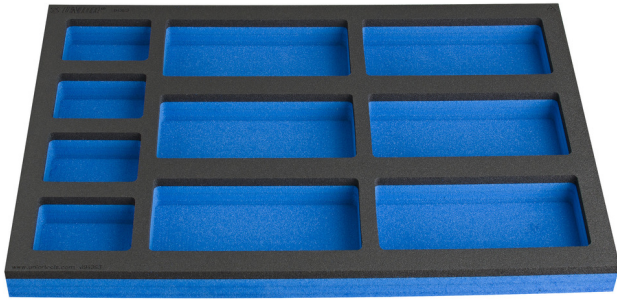

SOS 工具托盘，带工作台窄工具箱隔间

VL990ND3

配置文件

产品属性

- 收纳盒尺寸：4盒尺寸70x95mm, 6盒尺寸95x200mm

625591

L

374

B

570

H

40

113

* Images of products are symbolic. All dimensions are in mm, and weight in grams. All listed dimensions may vary in tolerance.