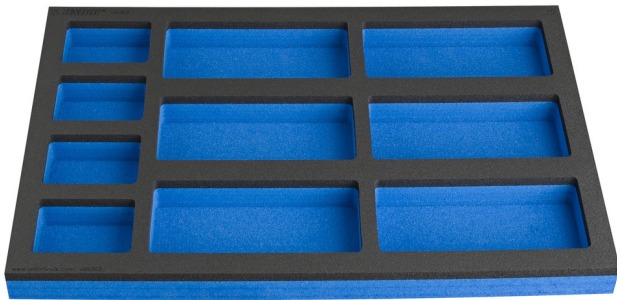

SOS 工具托盘，带工作台窄工具箱隔间

VL990ND3

配置文件

产品属性

- 收纳盒尺寸：4盒尺寸70x95mm, 6盒尺寸95x200mm

625591

L

374

B

570

H

40

113

* Images of products are symbolic. All dimensions are in mm, and weight in grams. All listed dimensions may vary in tolerance.