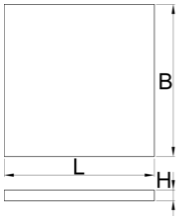

SOS 工具托盘，带工作台窄工具箱隔间

VL990ND3

配置文件

产品属性

- 收纳盒尺寸：4盒尺寸70x95mm, 6盒尺寸95x200mm

625591

L

374

B

570

H

40

113

* Images of products are symbolic. All dimensions are in mm, and weight in grams. All listed dimensions may vary in tolerance.