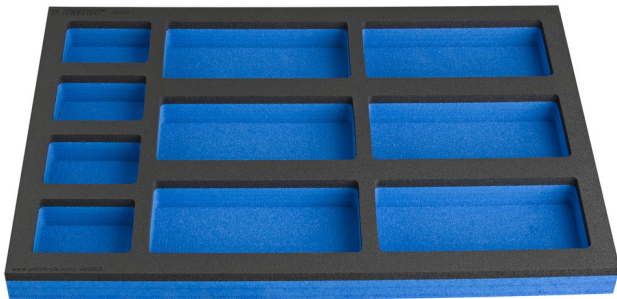

# SOS tool tray with compartment for work bench narrow drawer cabinet

VL990ND3

## Product features

- Dimensions of compartments: 4x dim. 70x95mm, 6x dim. 95x200mm

625591

L

374

B

570

H