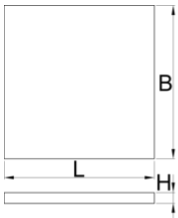

SOS 工具托盘，带工作台窄工具箱隔间

VL990ND2

配置文件

产品属性

- 收纳盒尺寸：10盒尺寸150x95mm

625590

L

374

B

570

H

40

111

* Images of products are symbolic. All dimensions are in mm, and weight in grams. All listed dimensions may vary in tolerance.