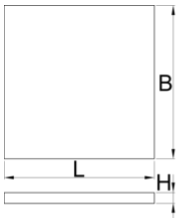

# SOS 工具托盘，带工作台窄工具箱隔间

VL990ND2

## 产品属性

- 收纳盒尺寸：10盒尺寸150x95mm

625590

L

374

B

570

H

40

111

\* Images of products are symbolic. All dimensions are in mm, and weight in grams. All listed dimensions may vary in tolerance.