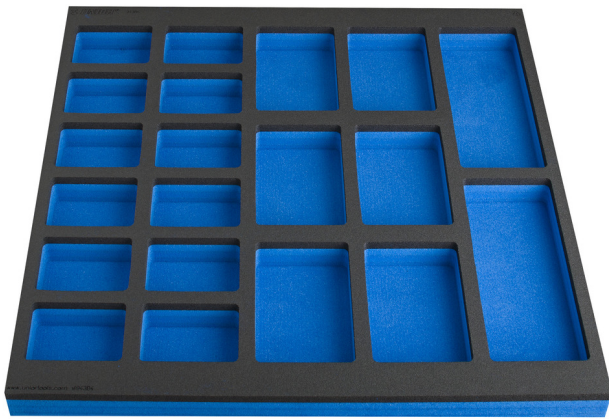

SOS tool tray with compartment for work bench wide drawer cabinet

VL990WD4

프로파일

제품 특징

- Dimensions of compartments: 12x dim. 95x70mm, 6x dim. 95x150mm, 2x dim. 95x240mm

625588

L

562

B

570

H

40

165

* Images of products are symbolic. All dimensions are in mm, and weight in grams. All listed dimensions may vary in tolerance.