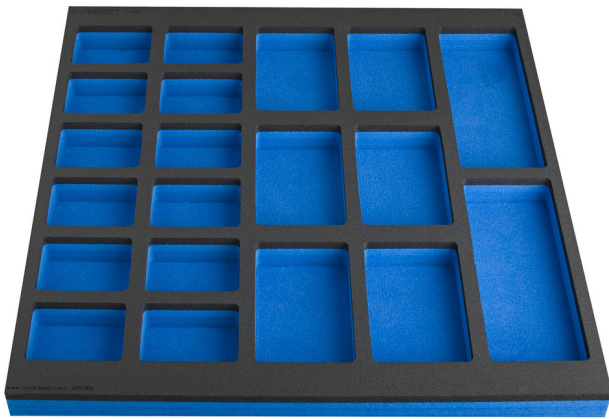

# SOS tool tray with compartment for work bench wide drawer cabinet

VL990WD4

## 제품 특징

- Dimensions of compartments: 12x dim. 95x70mm, 6x dim. 95x150mm, 2x dim. 95x240mm

625588

L

562

B

570

H