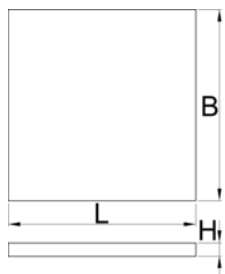

SOS tool tray with compartment for work bench wide drawer cabinet

VL990WD4

Product attributes

- Dimensions of compartments: 12x dim. 95x70mm, 6x dim. 95x150mm, 2x dim. 95x240mm

625588

L

562

B