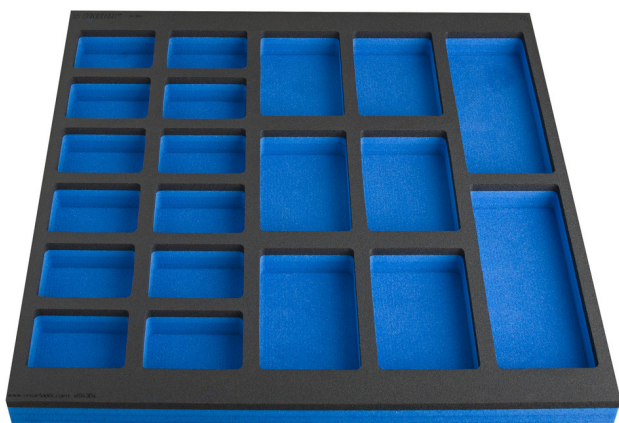

SOS tool tray with compartment for work bench wide drawer cabinet

VL990WD4

Product attributes

- Dimensions of compartments: 12x dim. 95x70mm, 6x dim. 95x150mm, 2x dim. 95x240mm

625588

L

562

B