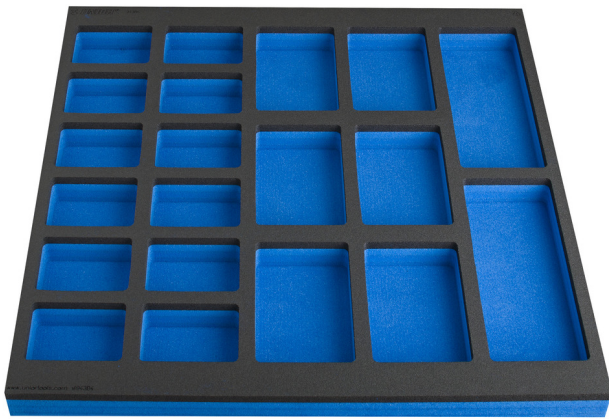

SOS tool tray with compartment for work bench wide drawer cabinet

VL990WD4

Profiles

Product features

- Dimensions of compartments: 12x dim. 95x70mm, 6x dim. 95x150mm, 2x dim. 95x240mm

625588

L

562

B

570

H

40

165

* Images of products are symbolic. All dimensions are in mm, and weight in grams. All listed dimensions may vary in tolerance.