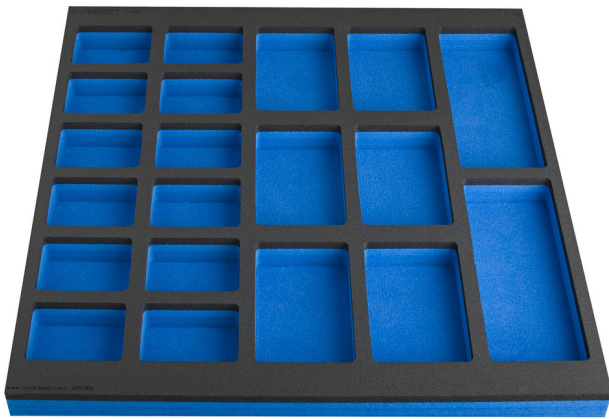

SOS 工具托盘，带工作台大工具箱隔间

VL990WD4

配置文件

产品属性

- 收纳盒尺寸：12盒尺寸 95x70mm, 6盒尺寸 95x150mm, 2盒尺寸95x240mm

625588

L

562

B

570

H

40

165

* Images of products are symbolic. All dimensions are in mm, and weight in grams. All listed dimensions may vary in tolerance.