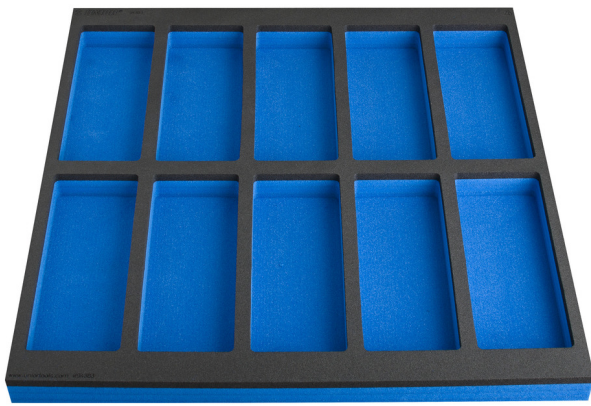

SOS tool tray with compartment for work bench wide drawer cabinet

VL990WD3

프로파일

제품 특징

- Dimensions of compartments: 10x dim. 95x240mm

625587

L

562

B

570

H

40

144

* Images of products are symbolic. All dimensions are in mm, and weight is in grams. All listed dimensions may vary in tolerance.