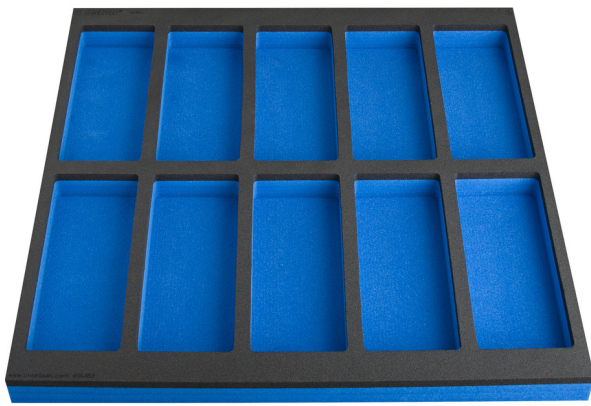

SOS tool tray with compartment for work bench wide drawer cabinet

VL990WD3

프로파일

제품 특징

- Dimensions of compartments: 10x dim. 95x240mm

625587

L

562

B

570

H

40

144

* Images of products are symbolic. All dimensions are in mm, and weight in grams. All listed dimensions may vary in tolerance.