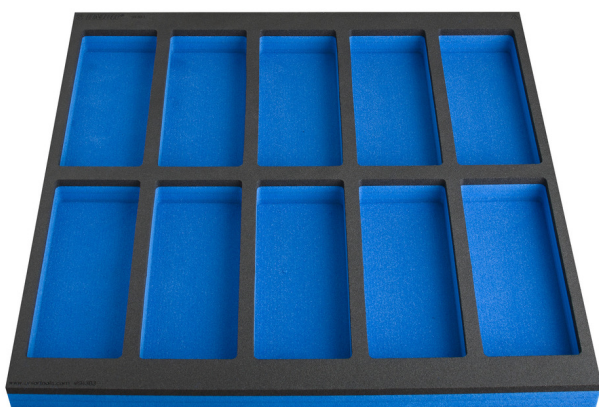

SOS tool tray with compartment for work bench wide drawer cabinet

VL990WD3

Product attributes

- Dimensions of compartments: 10x dim. 95x240mm

625587

L

562

B