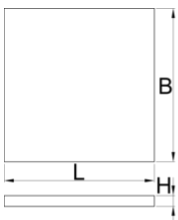

SOS tool tray with compartment for work bench wide drawer cabinet

VL990WD3

Profiles

Product features

- Dimensions of compartments: 10x dim. 95x240mm

625587

L

562

B

570

H

40

144

* Images of products are symbolic. All dimensions are in mm, and weight is in grams. All listed dimensions may vary in tolerance.