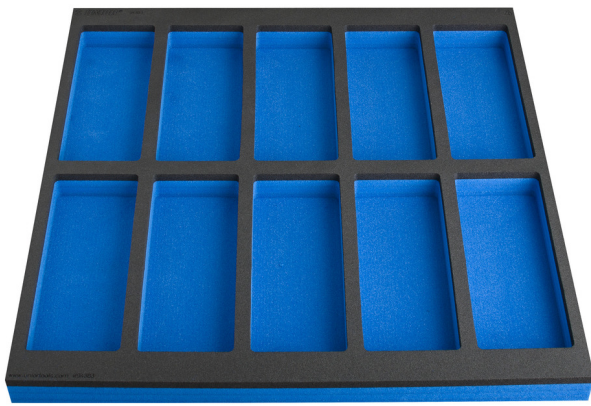

SOS tool tray with compartment for work bench wide drawer cabinet

VL990WD3

Profiles

Product features

- Dimensions of compartments: 10x dim. 95x240mm

625587

L

562

B

570

H

40

144

* Images of products are symbolic. All dimensions are in mm, and weight is in grams. All listed dimensions may vary in tolerance.