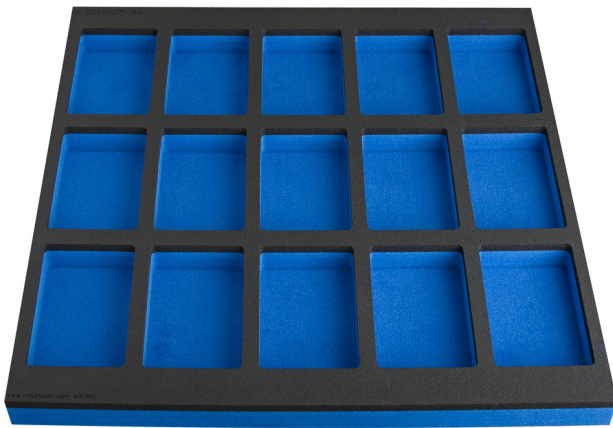

SOS tool tray with compartment for work bench wide drawer cabinet

VL990WD2

프로파일

제품 특징

- Dimensions of compartments: 15x dim. 95x150mm

625586

L

562

B

570

H

40

161

* Images of products are symbolic. All dimensions are in mm, and weight is in grams. All listed dimensions may vary in tolerance.