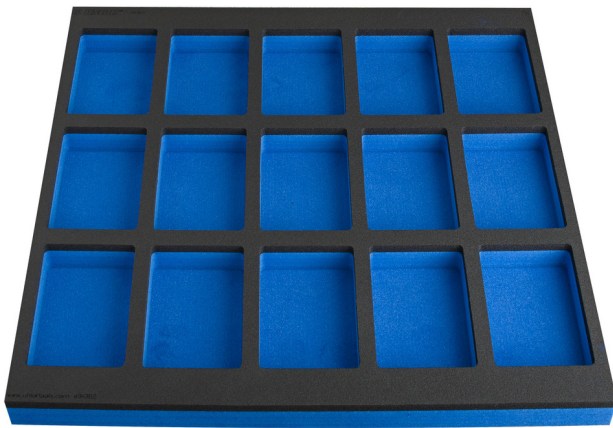

SOS tool tray with compartment for work bench wide drawer cabinet

VL990WD2

프로파일

제품 특징

- Dimensions of compartments: 15x dim. 95x150mm

625586

L

562

B

570

H

40

161

* Images of products are symbolic. All dimensions are in mm, and weight in grams. All listed dimensions may vary in tolerance.