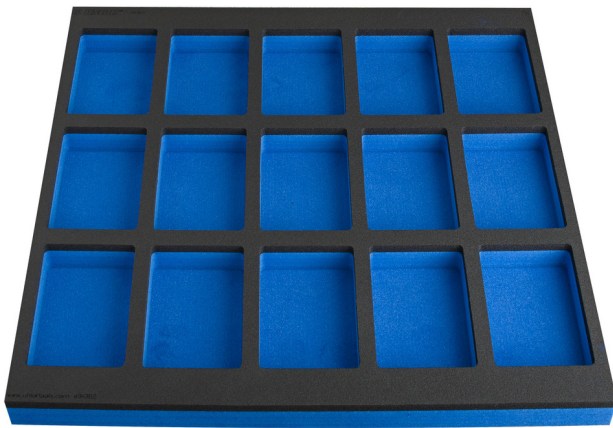

# SOS tool tray with compartment for work bench wide drawer cabinet

VL990WD2

## Product features

- Dimensions of compartments: 15x dim. 95x150mm

625586

L

562

B

570

H