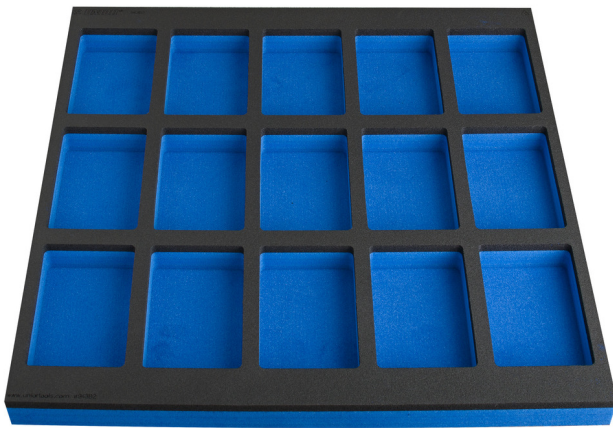

SOS tool tray with compartment for work bench wide drawer cabinet

VL990WD2

Profiles

Product features

- Dimensions of compartments: 15x dim. 95x150mm

625586

L

562

B

570

H

40

161

* Images of products are symbolic. All dimensions are in mm, and weight in grams. All listed dimensions may vary in tolerance.