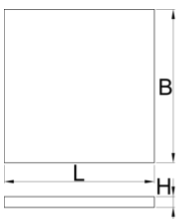

## Product features

- Dimensions of compartments: 15x dim. 95x150mm

625586

L

562

B

570

H

40

161

\* Images of products are symbolic. All dimensions are in mm, and weight is in grams. All listed dimensions may vary in tolerance.