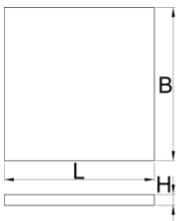

SOS 工具托盘，带工作台大工具箱隔间

VL990WD2

配置文件

产品属性

- 收纳盒尺寸：15盒尺寸 95x150mm

625586

L

562

B

570

H

40

161

* Images of products are symbolic. All dimensions are in mm, and weight in grams. All listed dimensions may vary in tolerance.