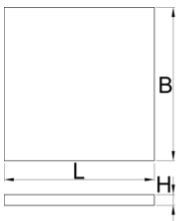

SOS 工具托盘，带工作台大工具箱隔间

VL990WD2

配置文件

产品属性

- 收纳盒尺寸：15盒尺寸 95x150mm

625586

L

562

B

570

H

40

161

* Images of products are symbolic. All dimensions are in mm, and weight is in grams. All listed dimensions may vary in tolerance.