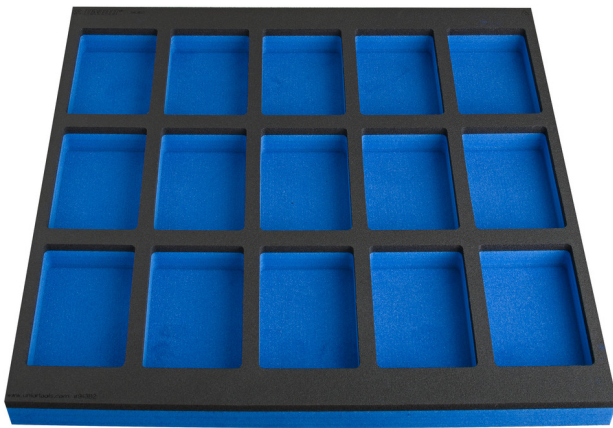

# SOS tool tray with compartment for work bench wide drawer cabinet

VL990WD2

## Product attributen

- Dimensions of compartments: 15x dim. 95x150mm

625586

L

562

B

570

H