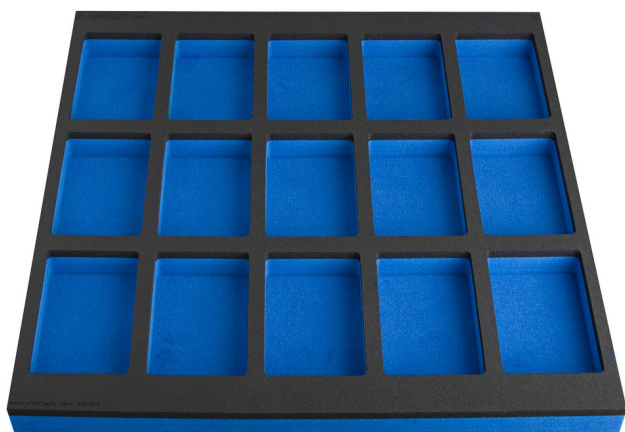

SOS tool tray with compartment for work bench wide drawer cabinet

VL990WD2

Profiles

[\(/al/support/warranty\)](#)

Product features

- Dimensions of compartments: 15x dim. 95x150mm

625586

L

562

B

570

H

40

161

Retail packaging

	MA	MB	MC	
625586	562	570	40	150