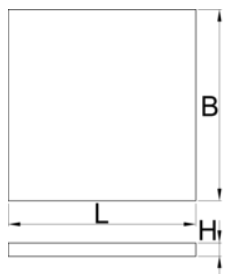

SOS tool tray with compartment for work bench wide drawer cabinet

VL990WD2

Profiles

[\(/al/support/warranty\)](#)

Product features

- Dimensions of compartments: 15x dim. 95x150mm

625586

L