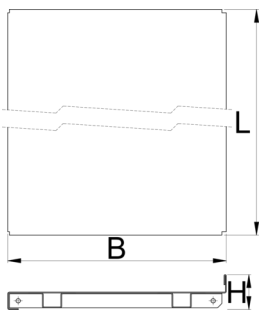

Shelf with holders

990SHELF

Profiles

Product features

- material: premium PLUS sheet metal
- coated with eco colour of Qualicoat quality standard

625672

1000

L

984

B

250

H

40

3200

		L	B	H	
625673	1250	1234	250	40	5400
625674	1500	1468	250	40	6400

* Images of products are symbolic. All dimensions are in mm, and weight in grams. All listed dimensions may vary in tolerance.