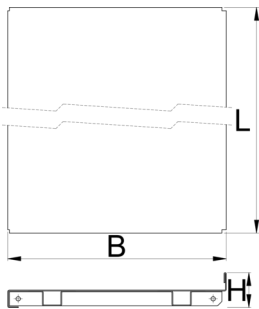

架子

990SHELF

配置文件

产品属性

- 材料:金属板材
- 环保无铅镉涂层

625672

1000

L

984

B

250

H

40

3200

L

B

H

625674

1500

1468

250

40

6400

* Images of products are symbolic. All dimensions are in mm, and weight is in grams. All listed dimensions may vary in tolerance.

用途 (pictures)