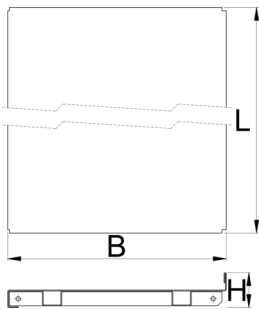

架子

990SHELF

配置文件

产品属性

- 材料:金属板材
- 环保无铅镉涂层

625672

1000

L

984

B

250

H

40

3200

		L	B	H	
625673	1250	1234	250	40	5400
625674	1500	1468	250	40	6400

* Images of products are symbolic. All dimensions are in mm, and weight in grams. All listed dimensions may vary in tolerance.

用途 (pictures)