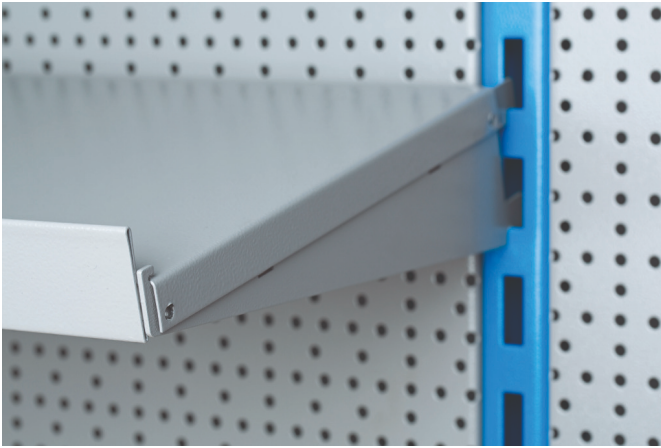

# Shelf with holders

990SHELF

## Product features

- material: premium PLUS sheet metal
- coated with eco colour of Qualicoat quality standard

625672

1000

L

984

B

250