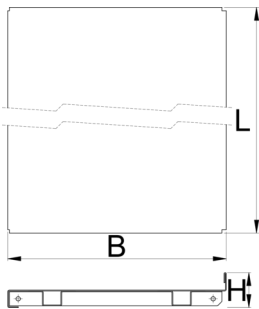

Shelf with holders

990SHELF

Profiles

Product features

- material: premium PLUS sheet metal
- coated with eco colour of Qualicoat quality standard

625672

1000

L

984

B

250

H

40

3200

		L	B	H	
625673	1250	1234	250	40	5400
625674	1500	1468	250	40	6400

* Images of products are symbolic. All dimensions are in mm, and weight in grams. All listed dimensions may vary in tolerance.