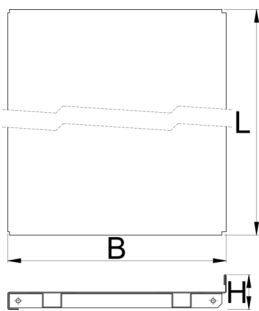

Shelf with holders

990SHELF

Profiles

Product features

- material: premium PLUS sheet metal
- coated with eco colour of Qualicoat quality standard

625672

1000

L

984

B

250

H

40

3200

L

B

H

625674

1500

1468

250

40

6400

* Images of products are symbolic. All dimensions are in mm, and weight is in grams. All listed dimensions may vary in tolerance.