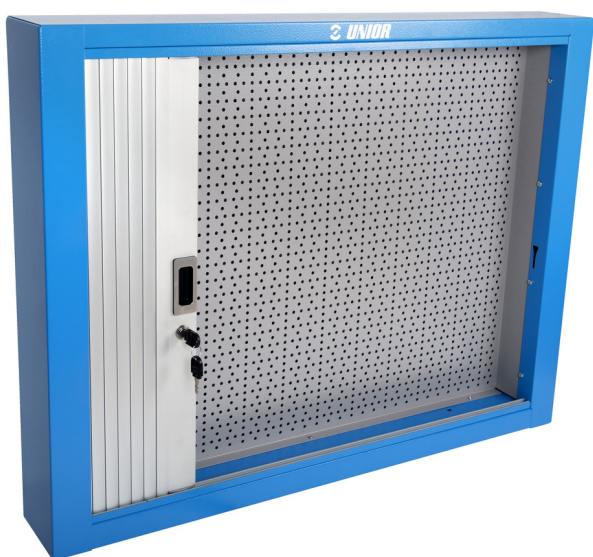

# Cabinet cu stor rulou

990CA

## Caracteristicile produsului

- tabla cu gauri perforate
- vopsele cu vopsele ecologice fara cadmiu si plumb
- length 1000 mm with 20 hooks, length 1500 mm with 30 hooks
- lock with key included also foam keyring