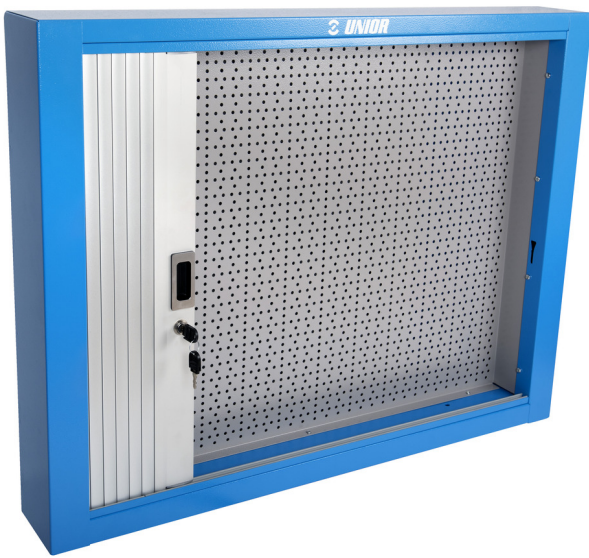

롤러 셔터 캐비닛

990CA

프로파일

제품 특징

- material: premium PLUS sheet metal
- coated with eco colour of Qualicoat quality standard
- length 1000 mm with 20 hooks, length 1500 mm with 30 hooks
- 폼 키링이 포함된 키가 있는 잠금 장치

	L	B	B1	H	
625668	1000	125	157	740	25000
612330	1500	125	157	740	30000

* Images of products are symbolic. All dimensions are in mm, and weight is in grams. All listed dimensions may vary in tolerance.

사용법 (사진)