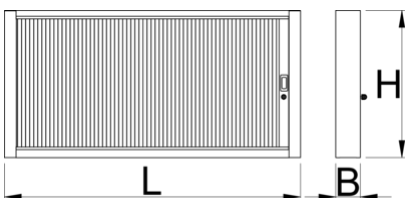

Cabinet with roller shutter

990CA

Profiles

Product features

- material: premium PLUS sheet metal
- coated with eco colour of Qualicoat quality standard
- length 1000 mm with 20 hooks, length 1500 mm with 30 hooks
- lock with key included also foam keyring

	L	B	B1	H	
625668	1000	125	157	740	25000
612330	1500	125	157	740	30000

* Images of products are symbolic. All dimensions are in mm, and weight in grams. All listed dimensions may vary in tolerance.

Usage (pictures)