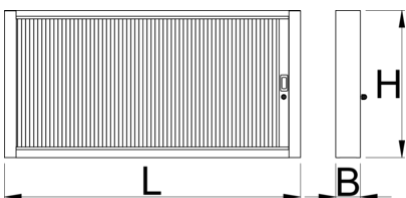

Cabinet with roller shutter

990CA

Profiles

Product features

- material: premium PLUS sheet metal
- coated with eco colour of Qualicoat quality standard
- length 1000 mm with 20 hooks, length 1500 mm with 30 hooks
- lock with key included also foam keyring

|  | L | B | B1 | H |  |
|--|------|-----|-----|-----|---|
| 625668 | 1000 | 125 | 157 | 740 | 25000 |
| 612330 | 1500 | 125 | 157 | 740 | 30000 |

* Images of products are symbolic. All dimensions are in mm, and weight in grams. All listed dimensions may vary in tolerance.