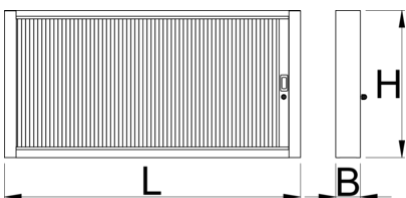

Profiles

Product features

- material: premium PLUS sheet metal
- coated with eco colour of Qualicoat quality standard
- length 1000 mm with 20 hooks, length 1500 mm with 30 hooks
- lock with key included also foam keyring