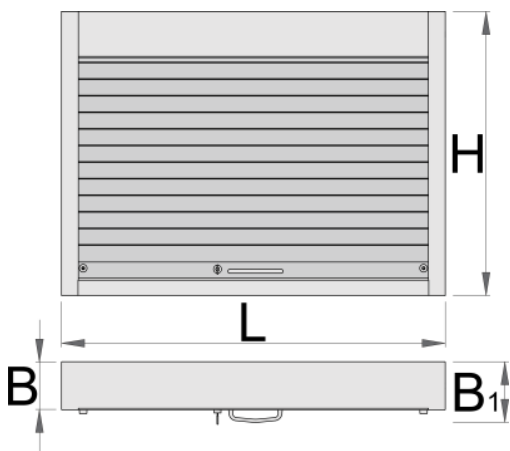

## Product attributes

- material: premium PLUS sheet metal
- coated with eco colour of Qualicoat quality standard
- with 30 hooks

625668

L

1000

B

125

B1