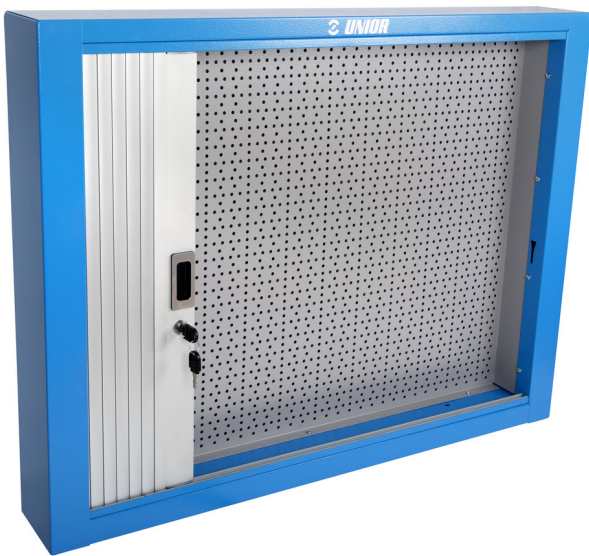

Cabinet with roller shutter

990CA

Profiles

Product features

- material: premium PLUS sheet metal
- coated with eco colour of Qualicoat quality standard
- length 1000 mm with 20 hooks, length 1500 mm with 30 hooks
- lock with key included also foam keyring

	L	B	B1	H	
625668	1000	125	157	740	25000
612330	1500	125	157	740	30000

* Images of products are symbolic. All dimensions are in mm, and weight in grams. All listed dimensions may vary in tolerance.

Usage (pictures)