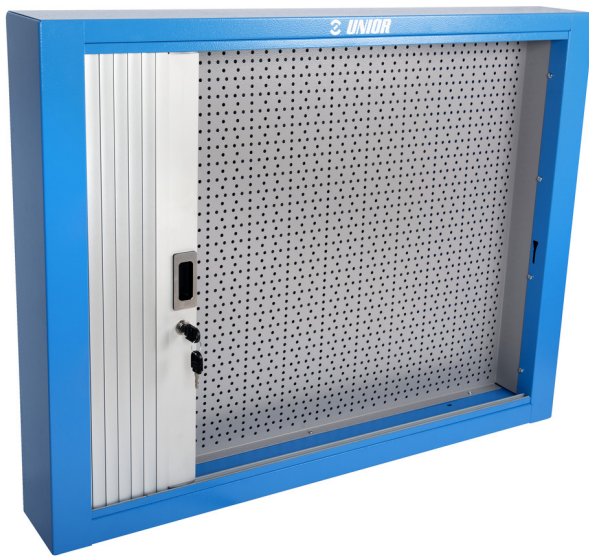

# Cabinet with roller shutter

990CA

## Product features

- material: premium PLUS sheet metal
- coated with eco colour of Qualicoat quality standard
- length 1000 mm with 20 hooks, length 1500 mm with 30 hooks
- lock with key included also foam keyring