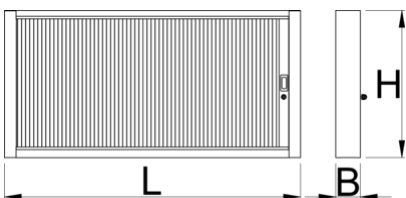

## Product features

- material: premium PLUS sheet metal
- coated with eco colour of Qualicoat quality standard
- length 1000 mm with 20 hooks, length 1500 mm with 30 hooks
- lock with key included also foam keyring

	L	B	B1	H	
625668	1000	125	157	740	25000
612330	1500	125	157	740	30000

\* Images of products are symbolic. All dimensions are in mm, and weight in grams. All listed dimensions may vary in tolerance.