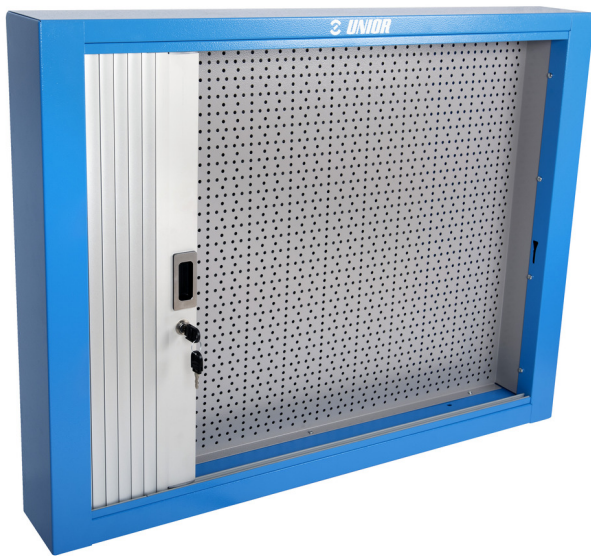

柜子

990CA

配置文件

产品属性

- 材料:金属板材
- 环保无铅镉涂层
- lenght 1000 mm with 20 hooks, lenght 1500 mm with 30 hooks
- lock with key included also foam keyring

	L	B	B1	H	
625668	1000	125	157	740	27600
612330	1500	125	157	740	30000

* Images of products are symbolic. All dimensions are in mm, and weight in grams. All listed dimensions may vary in tolerance.

用途 (pictures)