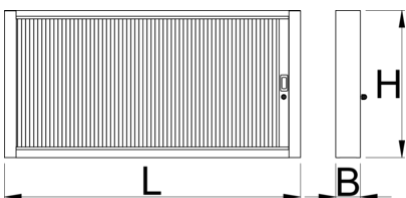

## Product features

- material: premium PLUS sheet metal
- coated with eco colour of Qualicoat quality standard
- length 1000 mm with 20 hooks, length 1500 mm with 30 hooks
- lock with key included also foam keyring

1500

125

157

740

30000

\* Images of products are symbolic. All dimensions are in mm, and weight is in grams. All listed dimensions may vary in tolerance.