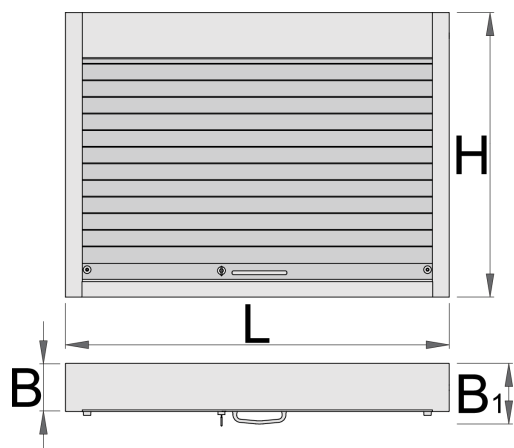

Cabinet with roller shutter

990CA

Profiles

[./ar/support/warranty.](#)

Product features

- material: premium PLUS sheet metal
- coated with eco colour of Qualicoat quality standard
- with 30 hooks
- model CR with roller shutter and with locking system
- lock with key included also foam keyring