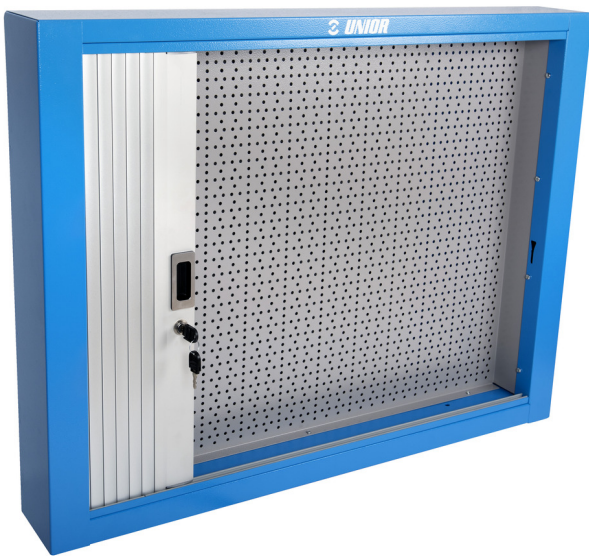

# Cabinet with roller shutter

990CA

## Product features

- material: premium PLUS sheet metal
- coated with eco colour of Qualicoat quality standard
- length 1000 mm with 20 hooks, length 1500 mm with 30 hooks
- lock with key included also foam keyring