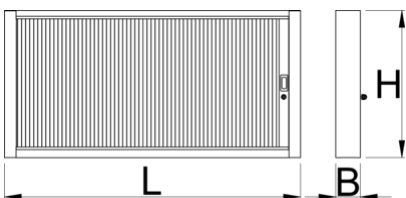

## Product features

- material: premium PLUS sheet metal
- coated with eco colour of Qualicoat quality standard
- length 1000 mm with 20 hooks, length 1500 mm with 30 hooks
- lock with key included also foam keyring

1500

125

157

740

30000

\* Images of products are symbolic. All dimensions are in mm, and weight in grams. All listed dimensions may vary in tolerance.