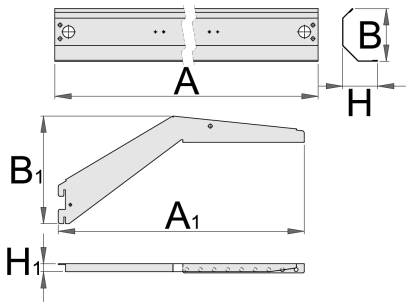

콘솔이 있는 조명용 홀더

990HL

프로파일

Barcode	L	B	H	L1	B1	H1	Weight
625663	983	97	64	450	147	17	2151
625664	1233	97	64	450	147	17	2469
625665	1467	97	64	450	147	17	2760

* Images of products are symbolic. All dimensions are in mm, and weight in grams. All listed dimensions may vary in tolerance.