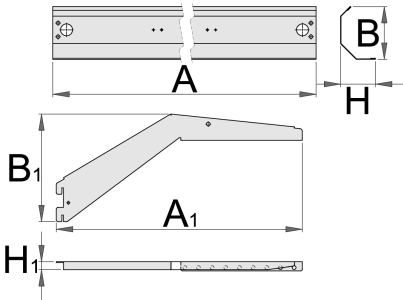

콘솔이 있는 조명용 홀더

990HL

프로파일

Barcode	L	B	H	L1	B1	H1	Weight
625663	999	121	36,5	1010	132	17	2151
625664	1249	121	36,5	1250	132	17	2469
625665	1499	121	36,5	1485	132	17	2760

* Images of products are symbolic. All dimensions are in mm, and weight in grams. All listed dimensions may vary in tolerance.