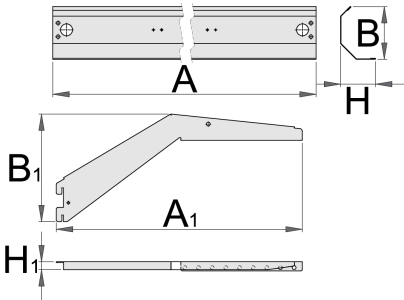

콘솔이 있는 조명용 홀더

990HL

프로파일

Barcode	L	B	H	L1	B1	H1	Weight
625663	999	121	36,5	1010	132	17	2151
625664	1249	121	36,5	1250	132	17	2469
625665	1499	121	36,5	1485	132	17	2760

* Images of products are symbolic. All dimensions are in mm, and weight in grams. All listed dimensions may vary in tolerance.