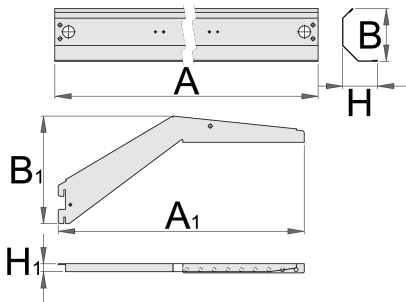

콘솔이 있는 조명용 홀더

990HL

프로파일

Barcode	L	B	H	L1	B1	H1	Weight
625663	983	97	64	450	147	17	2151
625664	1233	97	64	450	147	17	2469
625665	1467	97	64	450	147	17	2760

* Images of products are symbolic. All dimensions are in mm, and weight is in grams. All listed dimensions may vary in tolerance.