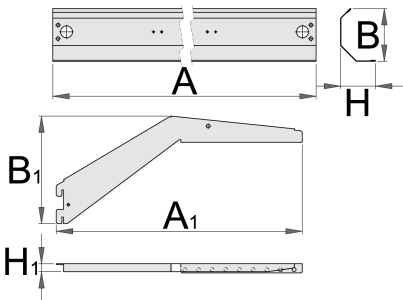

# Holder for light with console

990HL

## Profiles

	L	B	H	L1	B1	H1	
625663	999	121	36,5	1010	132	17	2151
625664	1249	121	36,5	1250	132	17	2469
625665	1499	121	36,5	1485	132	17	2760

\* Images of products are symbolic. All dimensions are in mm, and weight in grams. All listed dimensions may vary in tolerance.