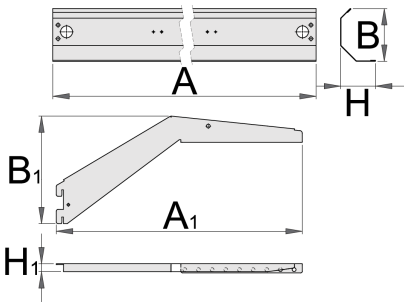

Holder for light with console

990HL

Profiles

	L	B	H	L1	B1	H1	
625663	983	97	64	450	147	17	2151
625664	1233	97	64	450	147	17	2469
625665	1467	97	64	450	147	17	2760

* Images of products are symbolic. All dimensions are in mm, and weight in grams. All listed dimensions may vary in tolerance.