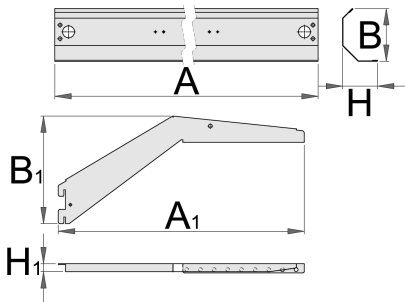

# Holder for light with console

990HL

## Profiles

	L	B	H	L1	B1	H1	
625663	983	97	64	450	147	17	2151
625664	1233	97	64	450	147	17	2469
625665	1467	97	64	450	147	17	2760

\* Images of products are symbolic. All dimensions are in mm, and weight is in grams. All listed dimensions may vary in tolerance.