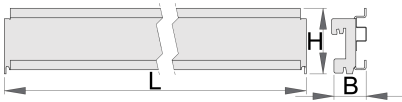

플라스틱 박스 홀더

990HPB

프로파일

	L	B	H	
625660	1000	40,5	98	2400
625661	1250	40,5	98	3000
625662	1500	40,5	98	3600

* Images of products are symbolic. All dimensions are in mm, and weight is in grams. All listed dimensions may vary in tolerance.