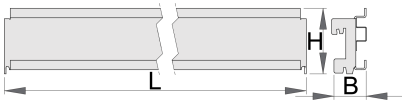

플라스틱 박스 홀더

990HPB

프로파일

	L	B	H	
625660	1000	40,5	98	2400
625661	1250	40,5	98	3000
625662	1500	40,5	98	3600

* Images of products are symbolic. All dimensions are in mm, and weight in grams. All listed dimensions may vary in tolerance.