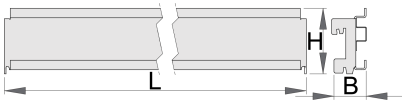

Holder for plastic box

990HPB

Profiles

	L	B	H	
625660	1000	40,5	98	2400
625661	1250	40,5	98	3000
625662	1500	40,5	98	3600

* Images of products are symbolic. All dimensions are in mm, and weight is in grams. All listed dimensions may vary in tolerance.

Accessories

Stackable storage bin, 3 pcs set

Related products

Stackable storage bin, 3 pcs set

Set of plastic boxes with base plate