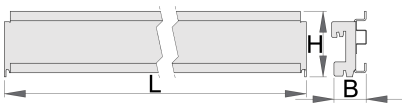

Holder for plastic box

990HPB

Profiles

	L	B	H	
625660	1000	40,5	98	2400
625661	1250	40,5	98	3000
625662	1500	40,5	98	3600

* Images of products are symbolic. All dimensions are in mm, and weight in grams. All listed dimensions may vary in tolerance.

Accessories

Stackable storage bin, 3 pcs set

Related products

Stackable storage bin, 3 pcs set

Set of plastic boxes with base plate

Plastic box, 10 pcs set