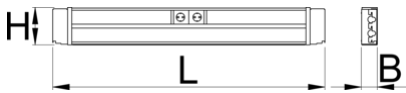

Holder with parapet channel

990HPC

Profiles

Product features

- Compatible with OBO STD-D0 Modul 45 plugs

		L	B	H	
625656	2	983	53	131	4326
625657	2	1233	53	131	5465
625658	4	1467	53	131	6620

* Images of products are symbolic. All dimensions are in mm, and weight in grams. All listed dimensions may vary in tolerance.

Usage (pictures)