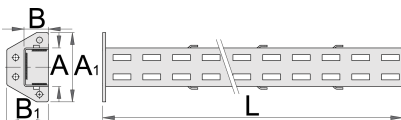

Connecting support

990SC

Profiles

Product features

- material: premium PLUS sheet metal
- coated with eco colour of Qualicoat quality standard

A

B

A1

64

45

97

75

1155

3291

* Images of products are symbolic. All dimensions are in mm, and weight in grams. All listed dimensions may vary in tolerance.