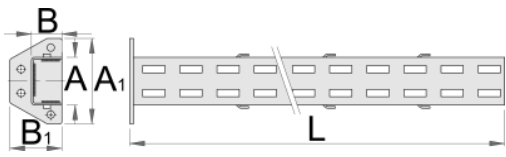

Connecting support

990SC

Product attributes

- coated with eco colour of Qualicoat quality standard
- material: premium PLUS sheet metal

	A	B	TA	B1	L	
--	---	---	----	----	---	--

625651 64 45 97 75 1155 3291