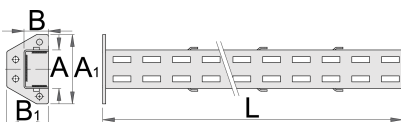

Connecting support

990SC

Profiles

Product features

- material: premium PLUS sheet metal
- coated with eco colour of Qualicoat quality standard

A

B

A1

64

45

97

75

1155

3291

* Images of products are symbolic. All dimensions are in mm, and weight in grams. All listed dimensions may vary in tolerance.